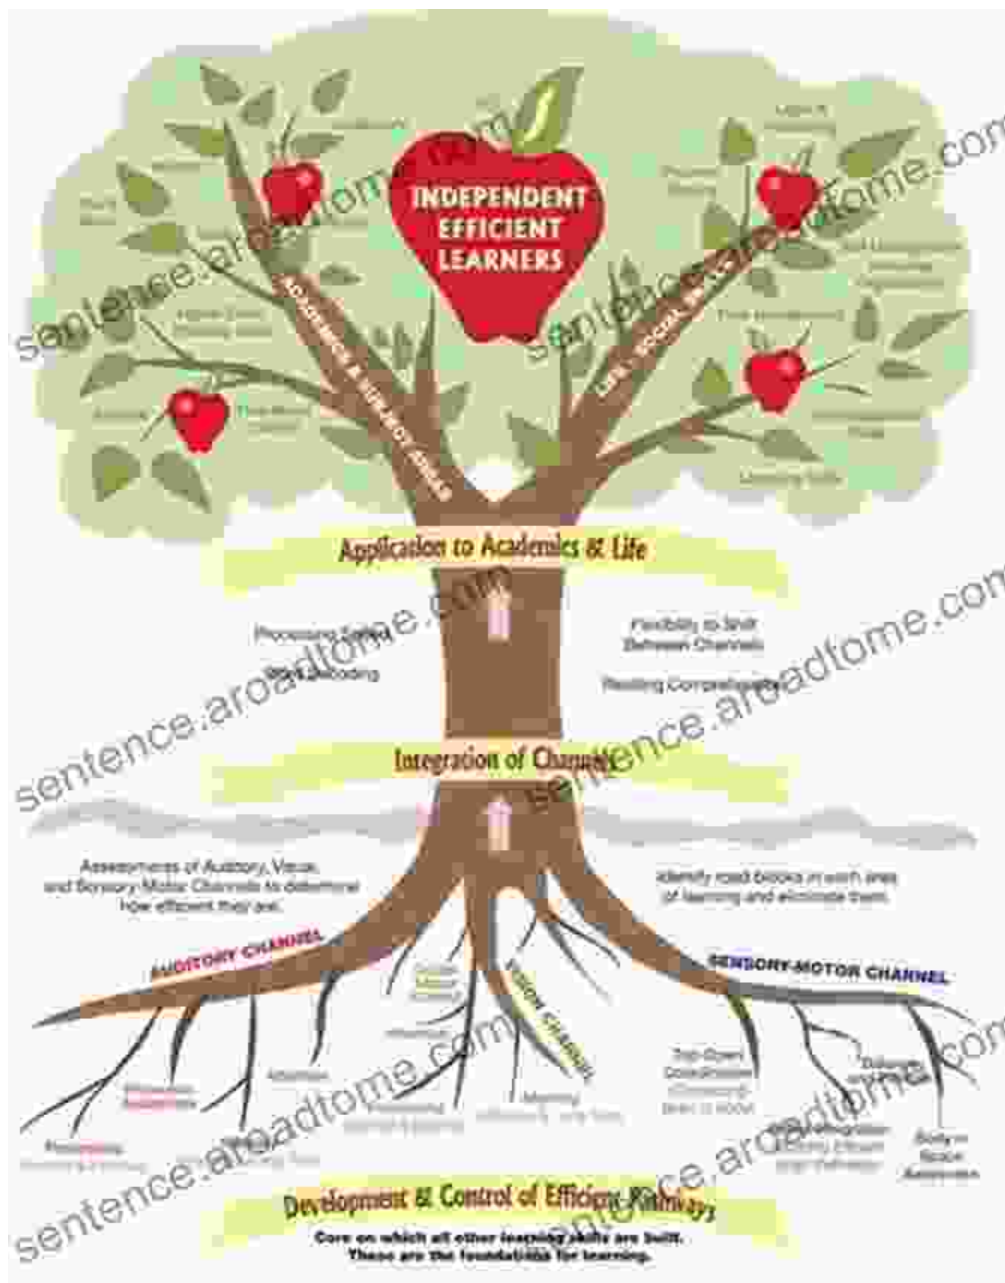

Kat Way: A Master of Poetic Craft

The brilliance of "Gardentry Poems and Such" lies not only in its subject matter but also in the exceptional artistry of Kat Way's writing. Her mastery of language and rhythm is evident in every line, creating a reading experience that is both captivating and deeply enriching.